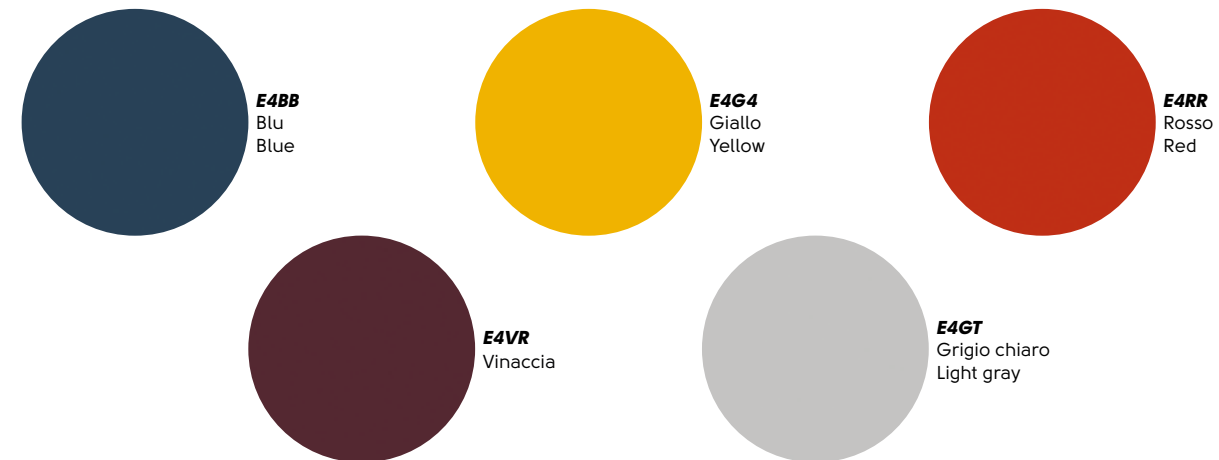

Similpelle Flexi - Flexi faux leather

Cat. TB