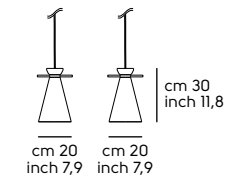

Japan floor
1 x max 7W GU10 led

Japan suspension S