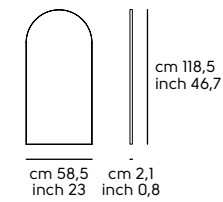

Art. 1990SP specchio **Peek P**
Art. 1990SM specchio **Peek M**
Dormeuse **Area**
Art. 1990SP **Peek P** mirror
Art. 1990SM **Peek M** mirror
Area dormeuse

Art. 1990SG specchio **Peek G**
Art. 1990SG **Peek G** mirror

Struttura - Frame

Specchio - Mirror

Peek S

Peek M

Peek L