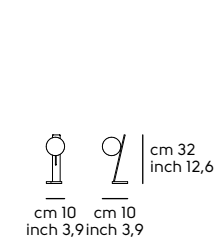

Suspense F
1 x max 4W G9 led

Suspense T