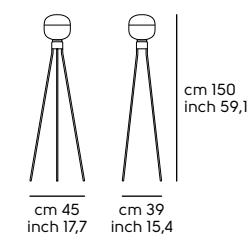

Ghost F
1 x GU10 max 10W led

Ghost T