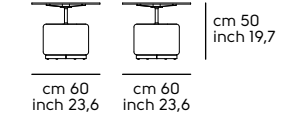

Struttura - Frame

- **Pelle - Leather**
- **Similpelle - Faux leather**
- **Tessuto - Fabric**

Vedi campionario per scegliere il colore - Check the swatches for the complete colours

Piano - Top

Metallo - Metal

1. Cat. M1 **BB** **E6** **EC** **EG** **EN**
2. Cat. M2 **E0** **E1** **E2** **E3** **E4** **E7** **E8** **E9** **ER** **ET**

HPL

1. Cat. HH1 **HB4** **HN4**
2. Cat. HH2 **HC6** **HC7**
3. Cat. HH3 **WB4**

Bloom H40

Bloom H50