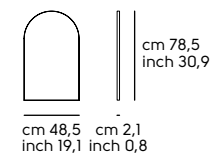

Struttura - Frame

Specchio - Mirror

Peek S