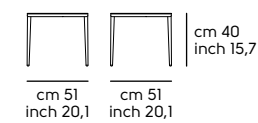

Struttura - Frame

Metallo - Metal

1. Cat. M1 **BB** **E6** **EC** **EG** **EN**
2. Cat. M2 **E0** **E1** **E2** **E3** **E4** **E7** **E8** **E9** **ER** **ET**
3. Cat. M4 **DZ** **DR** **DB**

Piano - Top

Cristalceramica e ceramica - Crystalceramic and ceramic

1. Cat. GKA **K01** **K11** **K12** **K31**

Cristalceramica e ceramica lucida - Crystalceramic and ceramic glossy

1. Cat. GMA **K32** **K33** **K34** **K35**

Impiallacciato tinto - Lacquered veneered wood

1. Cat. LI1 **I02** **I04** **I05** **I06** **I08** **I26** **I40** **I52**
2. Cat. LI2 **I24**

Lea CTS

Lea CTM

Lea CTL