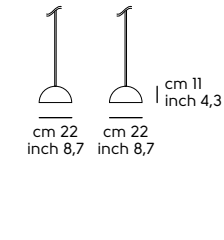

Charlotte S

Charlotte S
1 x E27 max 15W led