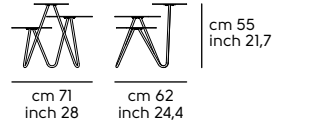

Apelle design Beatriz Sempere

Art. 1000C43 coffee table **Apelle Chic H43**
acciaio DR, cuoio C0GS
Art. 1000C63 coffee table **Apelle Chic H63**
acciaio DR, cuoio C0GS
Art. 1000C43 **Apelle Chic H43** coffee table
DR steel, C0GS hide
Art. 1000C63 **Apelle Chic H63** coffee table
DR steel, C0GS hide

Art. 1000CT3 coffee table **Apelle Trio**
acciaio BB, cuoio C0R4
Attesa **Apelle**
Art. 1000CT3 **Apelle Trio** coffee table
BB steel, C0R4 hide
Apelle lounge

Struttura - Frame

Metallo - Metal

Cat. M1	BB	E6	EC	EG	E5	EN					
Cat. M2	E0	E1	E2	E3	E4	E7	E8	E9	ER	ET	
Cat. M4	DZ	DR	DB								

Piano - Top

Cristalceramica e ceramica lucida - Crystalceramic and ceramic glossy

Cat. GKA	K01	K11	K12	K31		
Cat. GKB	K21	K22	K23			
Cat. GMA	K32	K33	K34	K35		

Cuoio - Hide

Cuoio toscano - Tuscan hide

Vedi campionario per scegliere il colore - Check the swatches for the complete colours

Apelle Chic h43

Apelle Chic h63

Apelle Chic h73

Apelle CT

Apelle TR