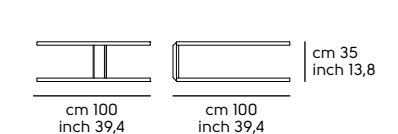

Joint H35 Ø100