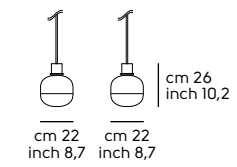

Ghost T
1 x GU10 max 10W led

Ghost S