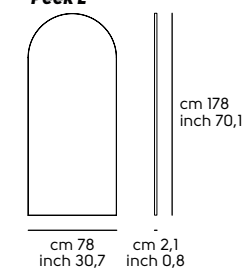

Art. 1990SP specchio **Peek P**
Art. 1990SM specchio **Peek M**
Dormeuse **Area**
Art. 1990SP **Peek P** mirror
Art. 1990SM **Peek M** mirror
Area dormeuse

Art. 1990SG specchio **Peek G**
Art. 1990SG **Peek G** mirror

Struttura - Frame

Specchio - Mirror

Peek S

Peek M

Peek L