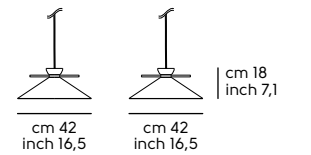

Japan suspension L