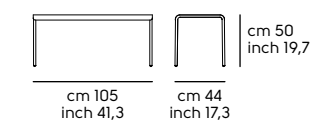

Ola 45

Ola 105

Joint design Midj R&D

Art. 0200H60 coffee table **Joint H60** ø50 acciaio DZ, ceramica K32
 Art. 0200H35 coffee table **Joint H35** ø50 acciaio DZ, ceramica K32
 Art. 0200H60 **Joint H60** ø50 coffee table DZ steel, K32 ceramic
 Art. 0200H35 **Joint H35** ø50 coffee table DZ steel, K32 ceramic