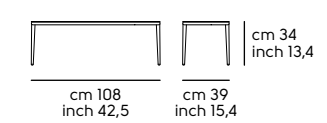

Struttura - Frame

Metallo - Metal

1. Cat. M1 **BB** **E6** **EC** **EG** **EN**
2. Cat. M2 **E0** **E1** **E2** **E3** **E4** **E7** **E8** **E9** **ER** **ET**
3. Cat. M4 **DZ** **DR** **DB**

Piano - Top

Cristalceramica e ceramica - Crystalceramic and ceramic

1. Cat. GKA **K01** **K11** **K12** **K31**

Cristalceramica e ceramica lucida - Crystalceramic and ceramic glossy

1. Cat. GMA **K32** **K33** **K34** **K35**

Impiallacciato tinto - Lacquered veneered wood

1. Cat. LI1 **I02** **I04** **I05** **I06** **I08** **I26** **I40** **I52**
2. Cat. LI2 **I24**

Lea CTS

Lea CTM

Lea CTL