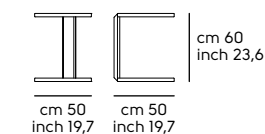

Joint H60 Ø50