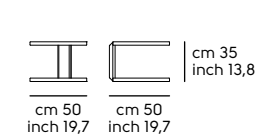

Joint H35 Ø50