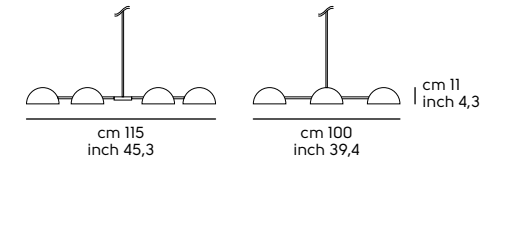

Charlotte suspension C

Charlotte suspension C
6 x E27 max 15W led