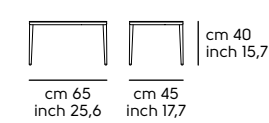

Struttura - Frame

Metallo - Metal

1. Cat. M1 **BB** **E6** **EC** **EG** **EN**
2. Cat. M2 **E0** **E1** **E2** **E3** **E4** **E7** **E8** **E9** **ER** **ET**
3. Cat. M4 **DZ** **DR** **DB**

Piano - Top

Cristalceramica e ceramica - Crystalceramic and ceramic

1. Cat. GKA **K01** **K11** **K12** **K31**

Cristalceramica e ceramica lucida - Crystalceramic and ceramic glossy

1. Cat. GMA **K32** **K33** **K34** **K35**

Impiallacciato tinto - Lacquered veneered wood

1. Cat. LI1 **I02** **I04** **I05** **I06** **I08** **I26** **I40** **I52**
2. Cat. LI2 **I24**

Lea CTS

Lea CTM

Lea CTL