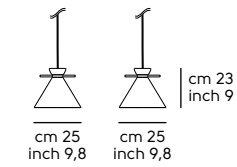

Japan suspension
1 x max 7W GU10 led

Japan suspension M