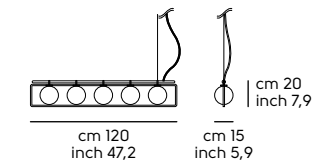

Suspense T
1 x max 4W G9 led

Suspense C