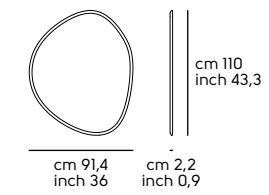

Art. 2080SM **specchio Spot M**
 Art. 2080SM **Spot M mirror**

Struttura - Frame

Specchio - Mirror

Spot S

Spot M

Spot L

Peek design Studio Pastina

Art. 1990SP specchio **Peek P**
Art. 1990SM specchio **Peek M**
Art. 1990SG specchio **Peek G**
Art. 1990SP **Peek P** mirror
Art. 1990SM **Peek M** mirror
Art. 1990SG **Peek G** mirror