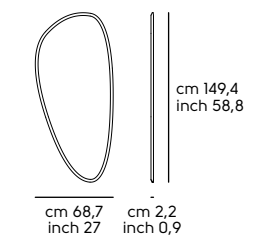

Art. 2080SM **specchio Spot M**
 Art. 2080SM **Spot M mirror**

Struttura - Frame

Specchio - Mirror

Spot S

Spot M

Spot L

Peek design Studio Pastina

Art. 1990SP specchio **Peek P**
Art. 1990SM specchio **Peek M**
Art. 1990SG specchio **Peek G**
Art. 1990SP **Peek P** mirror
Art. 1990SM **Peek M** mirror
Art. 1990SG **Peek G** mirror