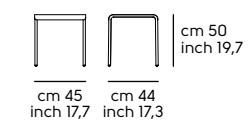

Struttura, sedile e schienale - Frame, seat and backrest

Metallo - Metal

Cat. M1	BB	E6	EC	EG	E5	EN				
Cat. M2	E0	E1	E2	E3	E4	E7	E8	E9	ER	ET
Cat. O1	K6	KB	KC	KG	KN					
Cat. O2	K0	K1	K2	K3	K4	K7	K8	K9	KR	KT

Ola 45

Ola 105