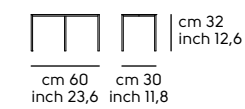

Art. 2060CTL coffee table **Hoodi CT-L** acciaio E6
Art. 2060CTM coffee table **Hoodi CT-M** acciaio E2
Art. 2060CTS coffee table **Hoodi CT-S** acciaio E8
Art. 2060CTL **Hoodi CT-L** coffee table E6 steel
Art. 2060CTM **Hoodi CT-M** coffee table E2 steel
Art. 2060CTS **Hoodi CT-S** coffee table E8 steel

Art. 2060CTL coffee table **Hoodi CT-L** acciaio E6
Art. 2060CTM coffee table **Hoodi CT-M** acciaio E2
Art. 2060CTS coffee table **Hoodi CT-S** acciaio E8
Art. 2060CTL **Hoodi CT-L** coffee table E6 steel
Art. 2060CTM **Hoodi CT-M** coffee table E2 steel
Art. 2060CTS **Hoodi CT-S** coffee table E8 steel

Struttura - Frame

Metallo - Metal

Cat. M1	BB	E6	EC	EG	EN						
Cat. M2	E0	E1	E2	E3	E4	E7	E8	E9	ER	ET	
Cat. M4	DZ	DR	DB								

Piano - Top

Metallo - Metal

Cat. M1	BB	E6	EC	EG	EN					
Cat. M2	E0	E1	E2	E3	E4	E7	E8	E9	ER	ET

Cuoio - Hide

Cuoio toscano - Tuscan hide

Vedi campionario per scegliere il colore - Check the swatches for the complete colours

Hoodi CTS

Hoodi CTM

Hoodi CTL