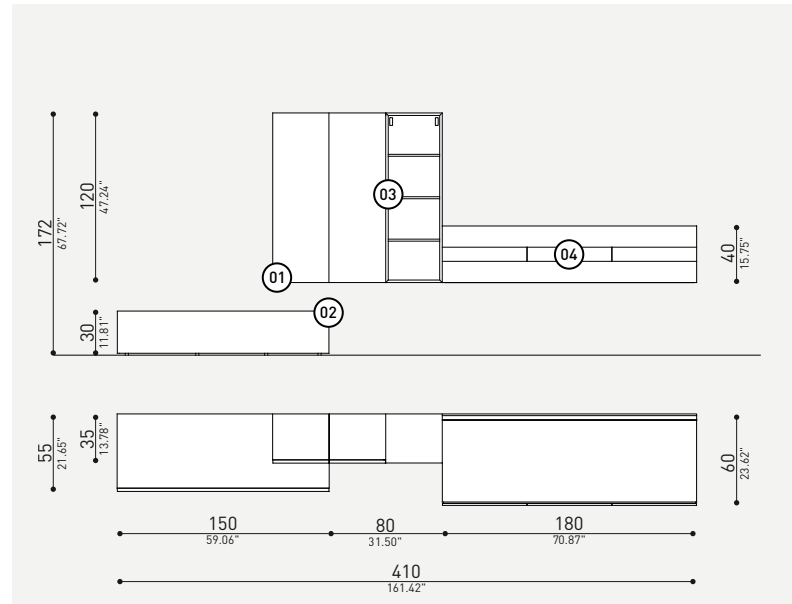

Home Office #038

L 410 cm W 161.42"
cod. HOS101

Homeoffice,
EN Homeoffice

Descrizione, EN Description

01 Spazio moduli pensili,
EN Spazio wall mounted
modules

02 Spazio cassettone,
EN Spazio tall drawer
module

03 Moduli a giorno,
EN Open modules

04 Ala scrittoio,
EN Ala desk

Cubo pouf,
EN Cubo ottoman

Finiture, EN Finishes