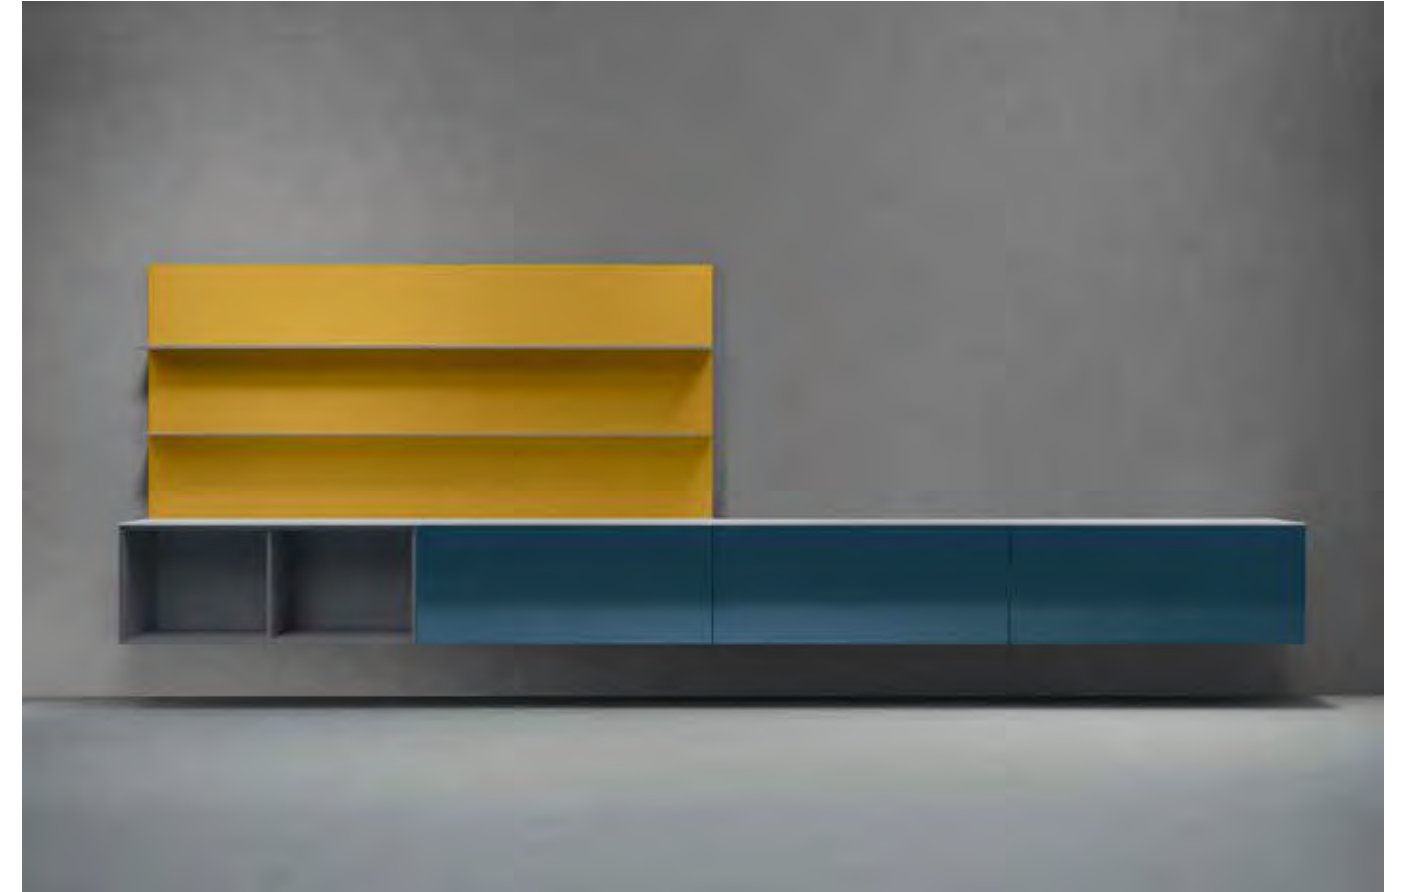

Storage #097

L 400 cm W 157.48"
cod. COS093

Contenimento,
EN Storage

01 Moduli a giorno Rovere Grigio. **02** Mensole in metallo opaco Titanio. **03** Boiserie laccato opaco Miele. **04** Spazio moduli cassetto laccato lucido Mirto con top vetro marmo opaco Calacatta.

01 Open modules in Rovere Grigio. **02** Shelves in matt Titanio. **03** Wall panels in Miele matt lacquer. **04** Spazio drawer modules in Mirto high gloss lacquer with matt Calacatta marble glass top.

Finiture, EN Finishes