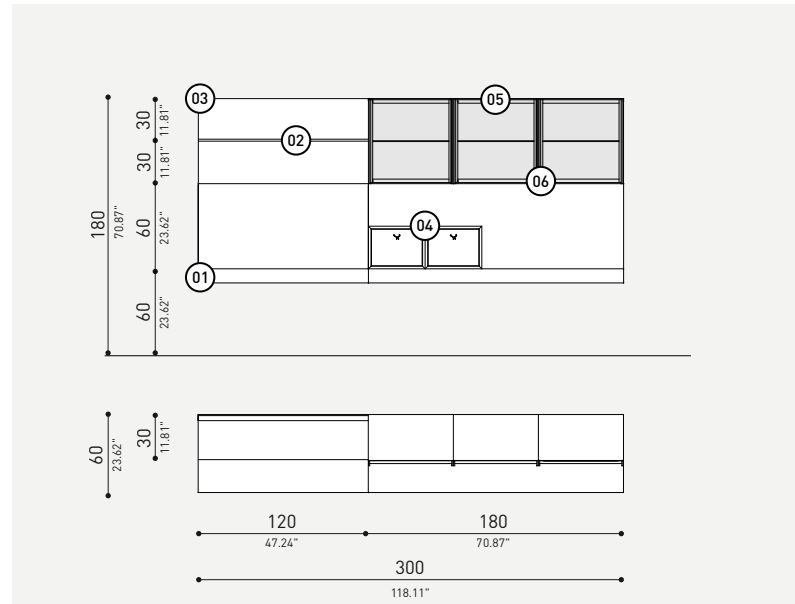

Home Office #011

L 300 cm W 118.11"
cod. HOS011

Homeoffice,
EN Homeoffice

Descrizione, EN Description

01 Pianale,
EN Platform

02 Mensola,
EN Shelf

03 Boiserie,
EN Wall panels

04 Moduli a giorno con
contenitori cuoio,
EN Open module with
leather boxes

05 Spazio modulo,
EN Spazio module

06 Milano anta,
EN Milano door

Inari sedia,
EN Inari chair

Finiture, EN Finishes

920 Bosco

931 Nero

Canna di Fucile

Trasparente Piombo

Specchio Argento

Moro