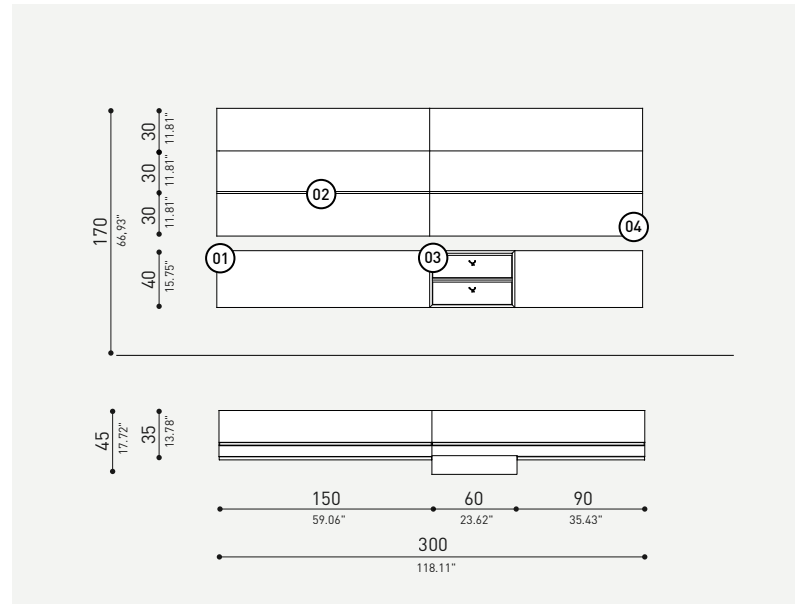

Storage #074

L 300 cm W 118.11"
cod. COS021

Contenimento,
EN Storage

Descrizione, EN Description

01 Spazio ribalta,
EN Spazio flap module

02 Mensola,
EN Shelf

03 Modulo a giorno con
contenitore cuoio,
EN Open module with
leather box

04 Boiserie,
EN Wall panels

Finiture, EN Finishes

808 Borgogna

921 Roccia

803 Cenere

Sahara

Nero