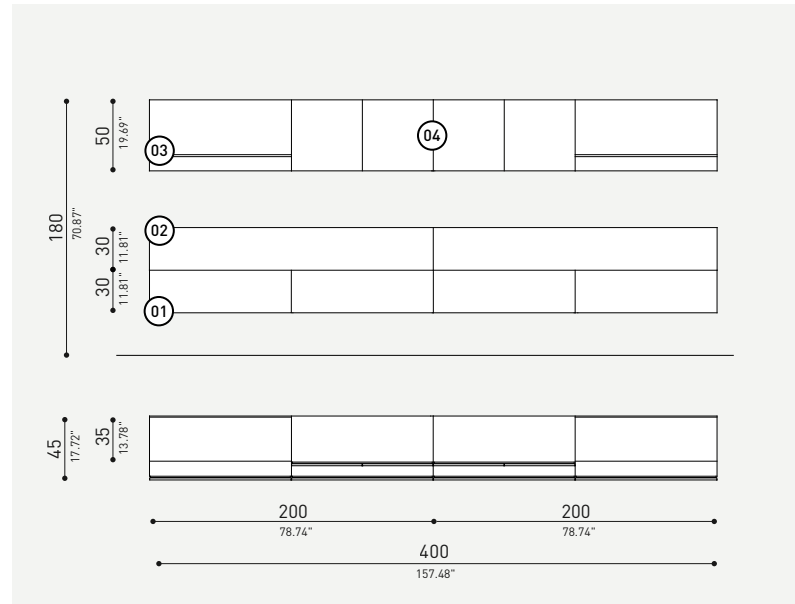

Storage #098

L 400 cm W 157.48"
cod. COP101

Contenimento,
EN Storage

Descrizione, EN Description

01 People cassetto,
EN People drawer module

02 Boiserie,
EN Wall panels

03 Mensola,
EN Shelf

04 People battente,
EN People hinged module

Finiture, EN Finishes

920 Bosco

921 Roccia

Metallizzato Bronzo