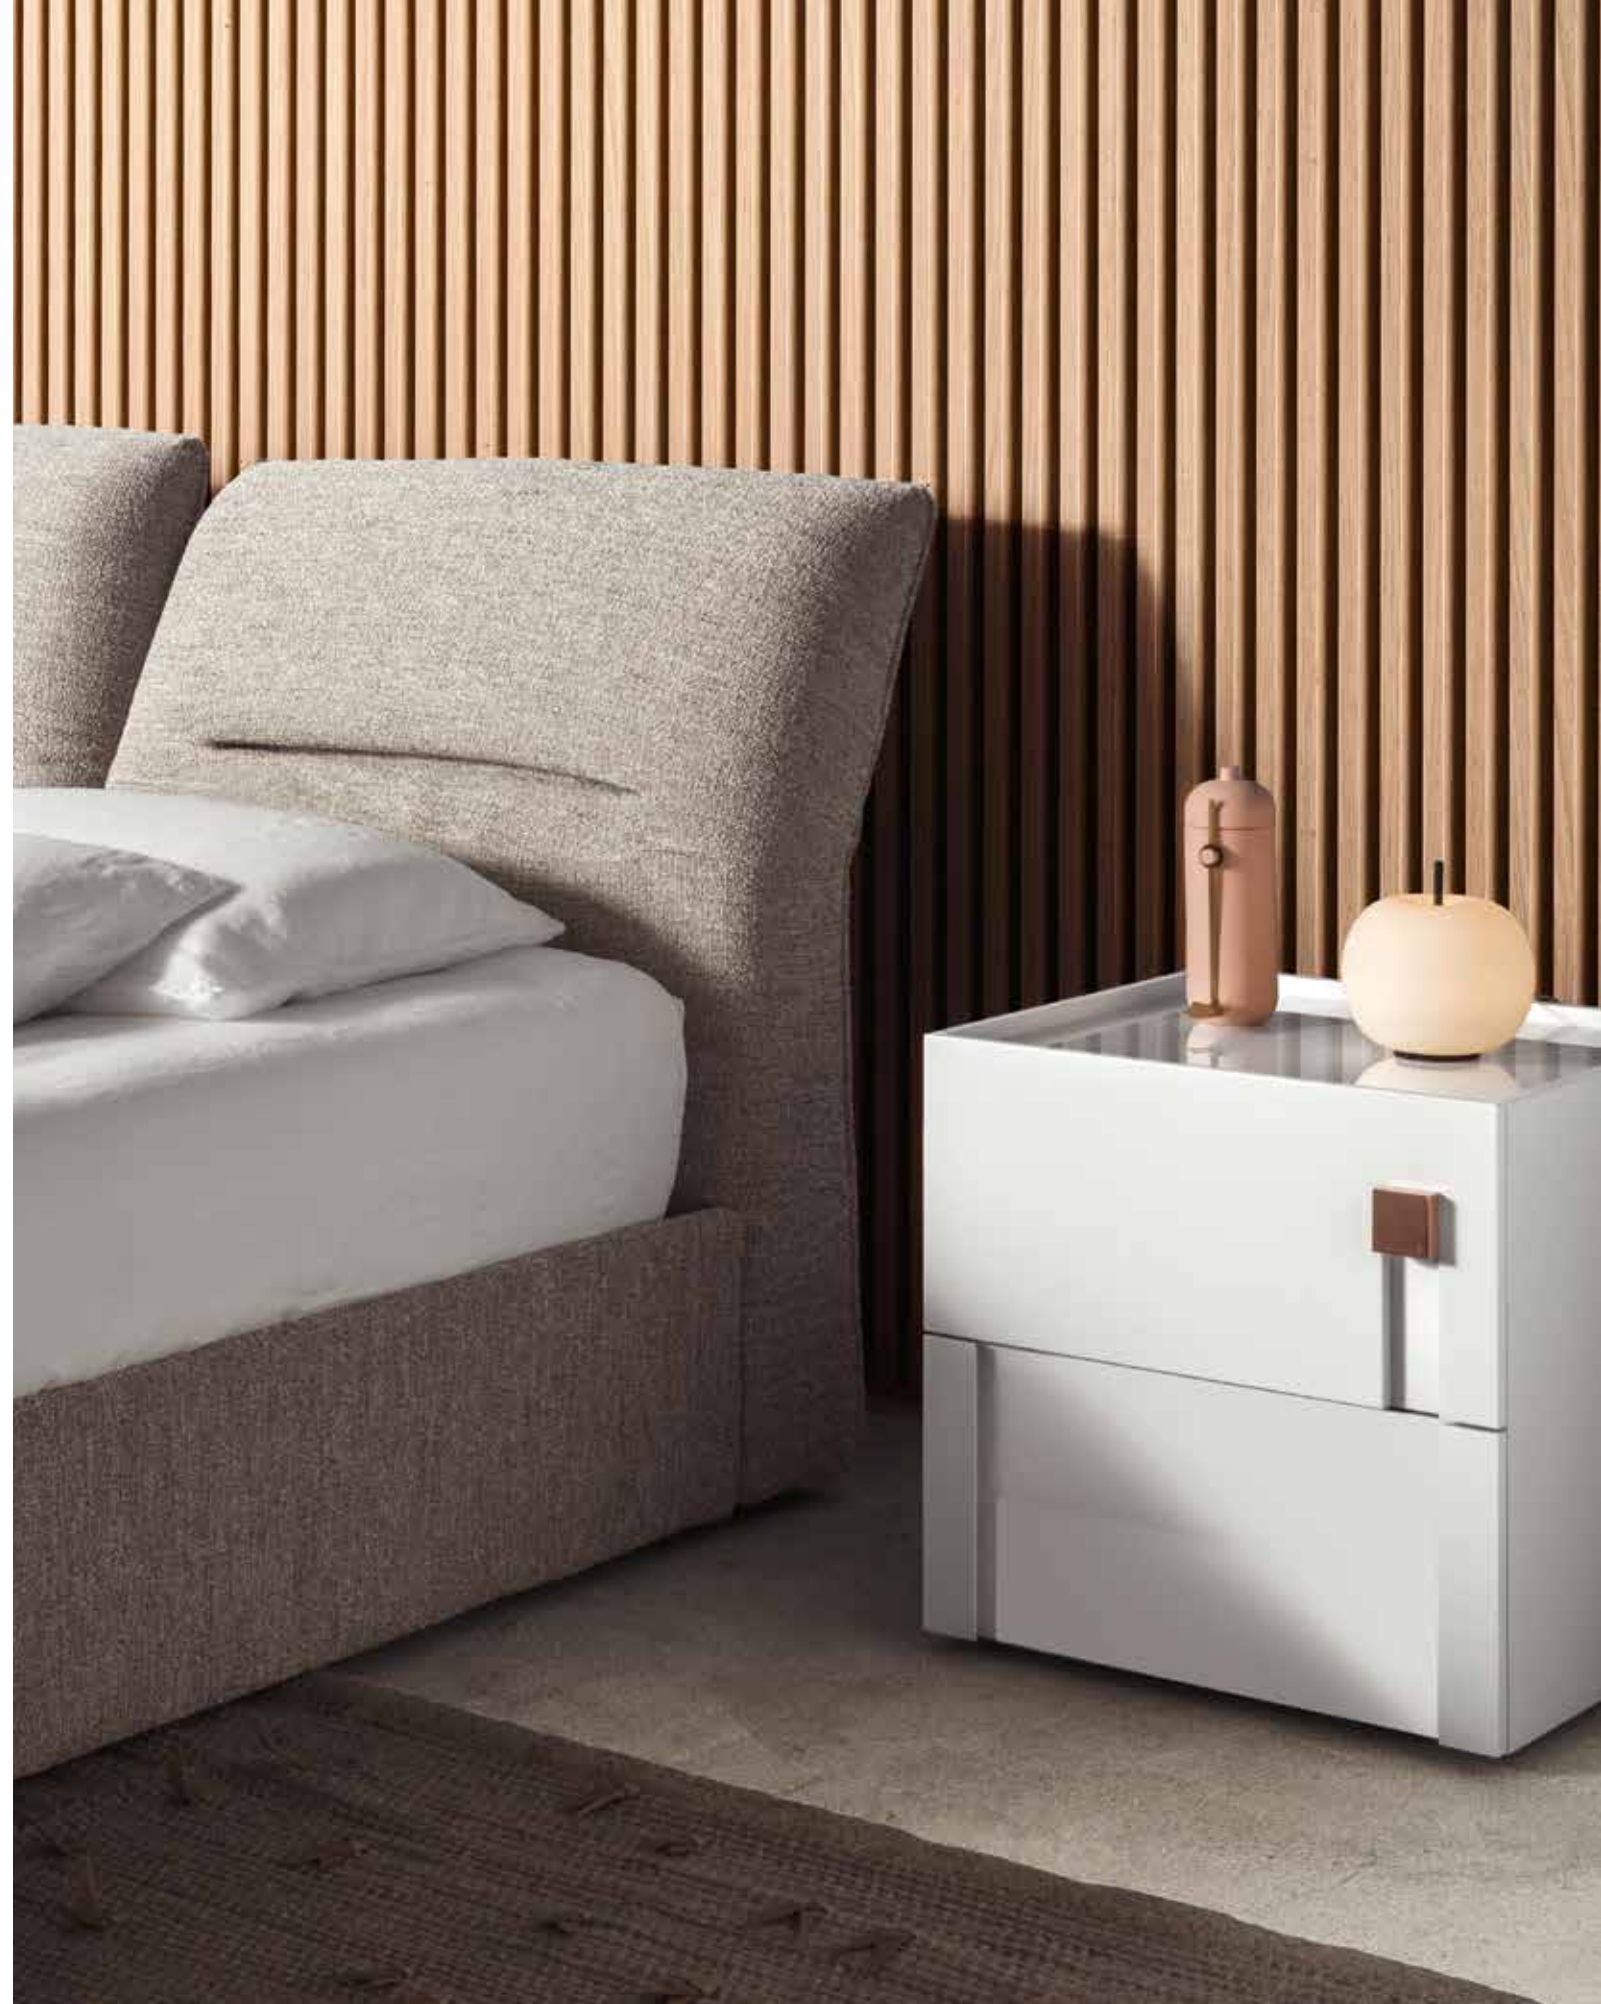

In questo ambiente: **Vintage** letto con sommier imbottito in tessuto Pasca 51, coordinato tessile Auro in cotone Neve, plaid Armonica Cumino. **Logos** moduli cassetti, **Esse Lounge** poltrona in tessuto Moritz 51 con gambe laccato opaco lavagna. Tappeto Teseo Ghiaccio.

In this setting: **Vintage** bed with tall upholstered bedframe in Pasca 51 fabric, Auro Neve cotton bedset, Armonica Cumino blanket. **Logos** drawer modules, **Esse Lounge** armchair in Moritz 51 fabric and legs in Lavagna matt lacquer. Carpet Teseo Ghiaccio.