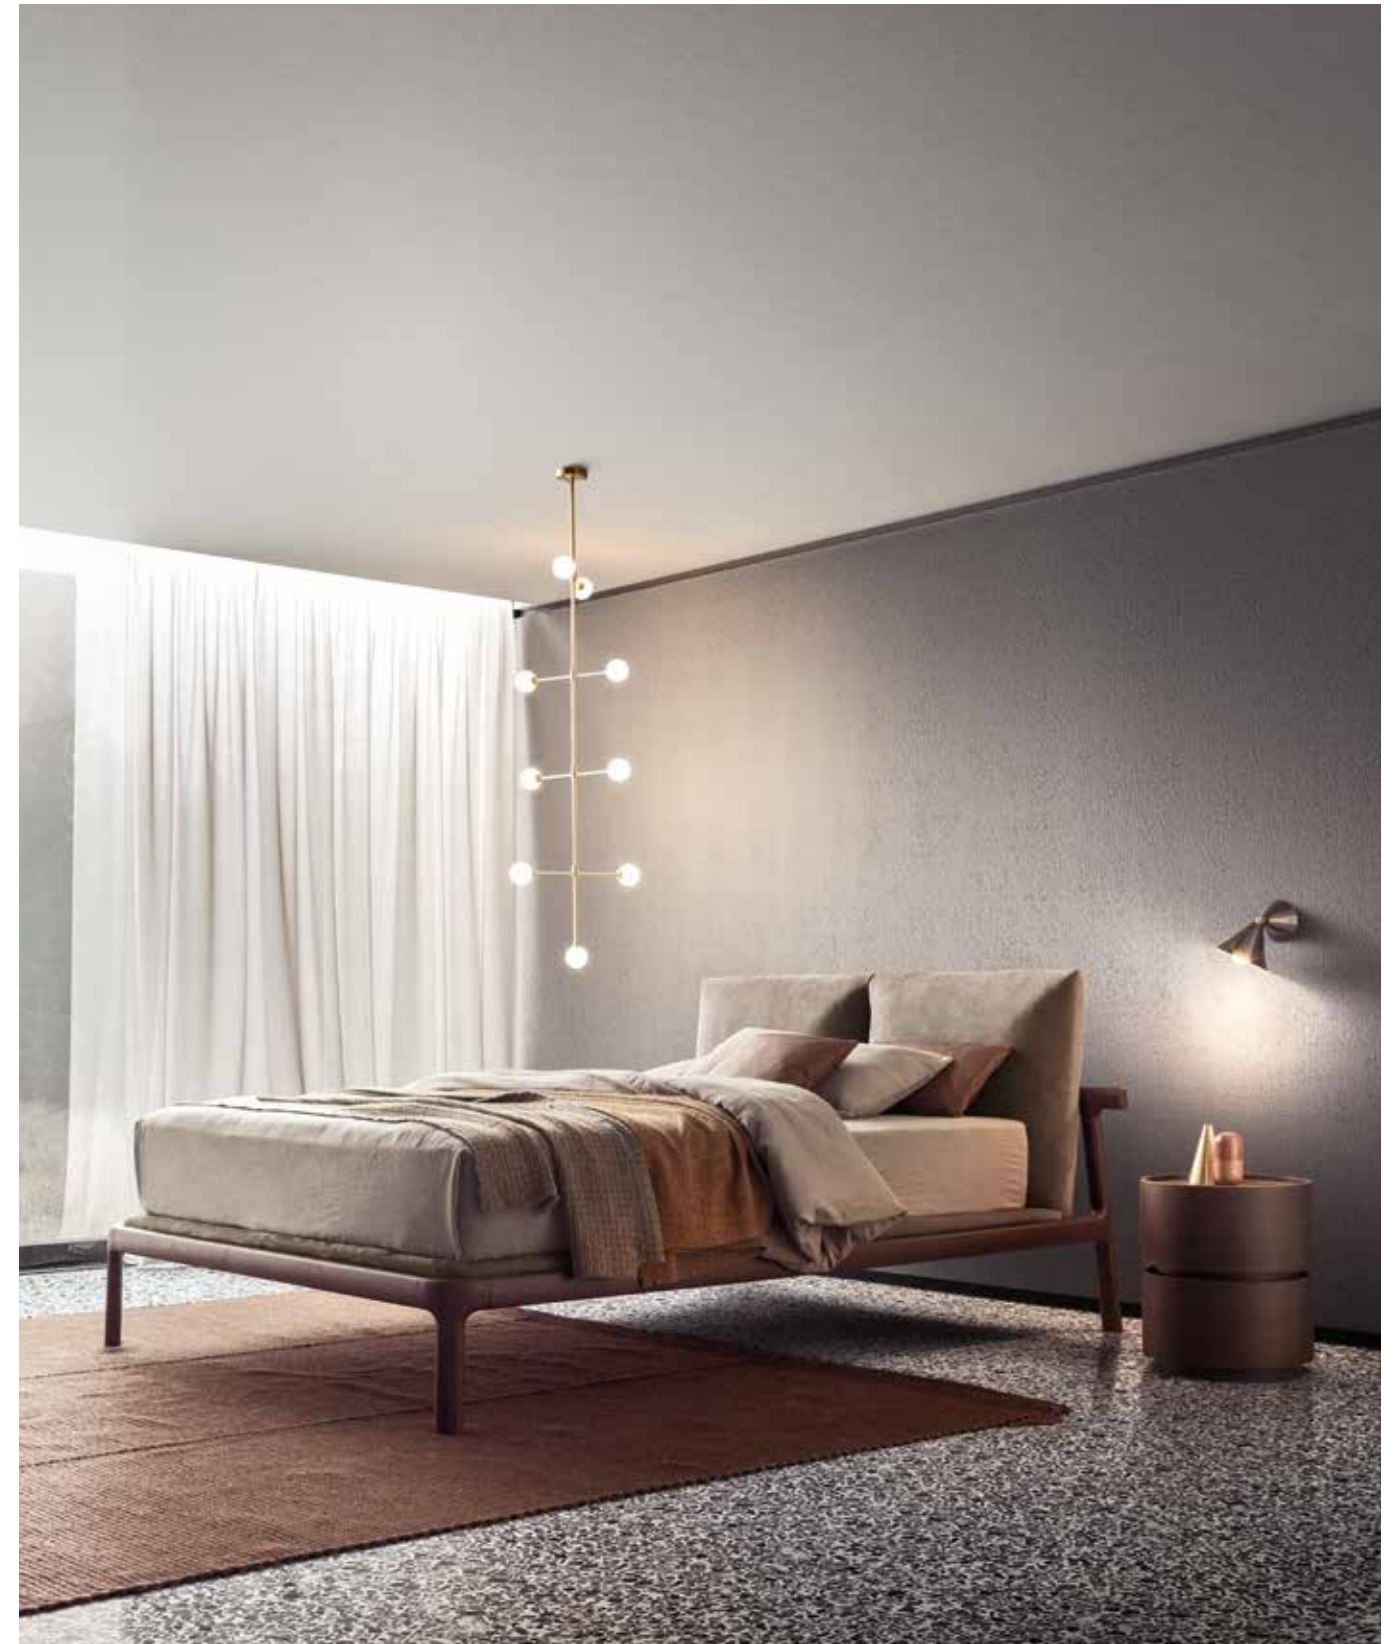

Norma modulo cassetti cuoio Siena con cuciture in tinta, apertura push pull, interno cassetto materico Oro, **Fushimi** letto.

Fushimi letto Borgogna e pelle Nabuk 41, Coordinato tessile Mirum in lino Sabbia e plaid Armonica Curry. **Dedalo** comodino con zoccolo Borgogna e top marmo Emperador opaco.

^{EN} **Fushimi** bed in Borogona and Nabuk 41 leather, Mirum Sabbia linen bedset and Armonica Curry blanket. **Dedalo** night table with Borgogna plinth and top in Emperador matt marble.