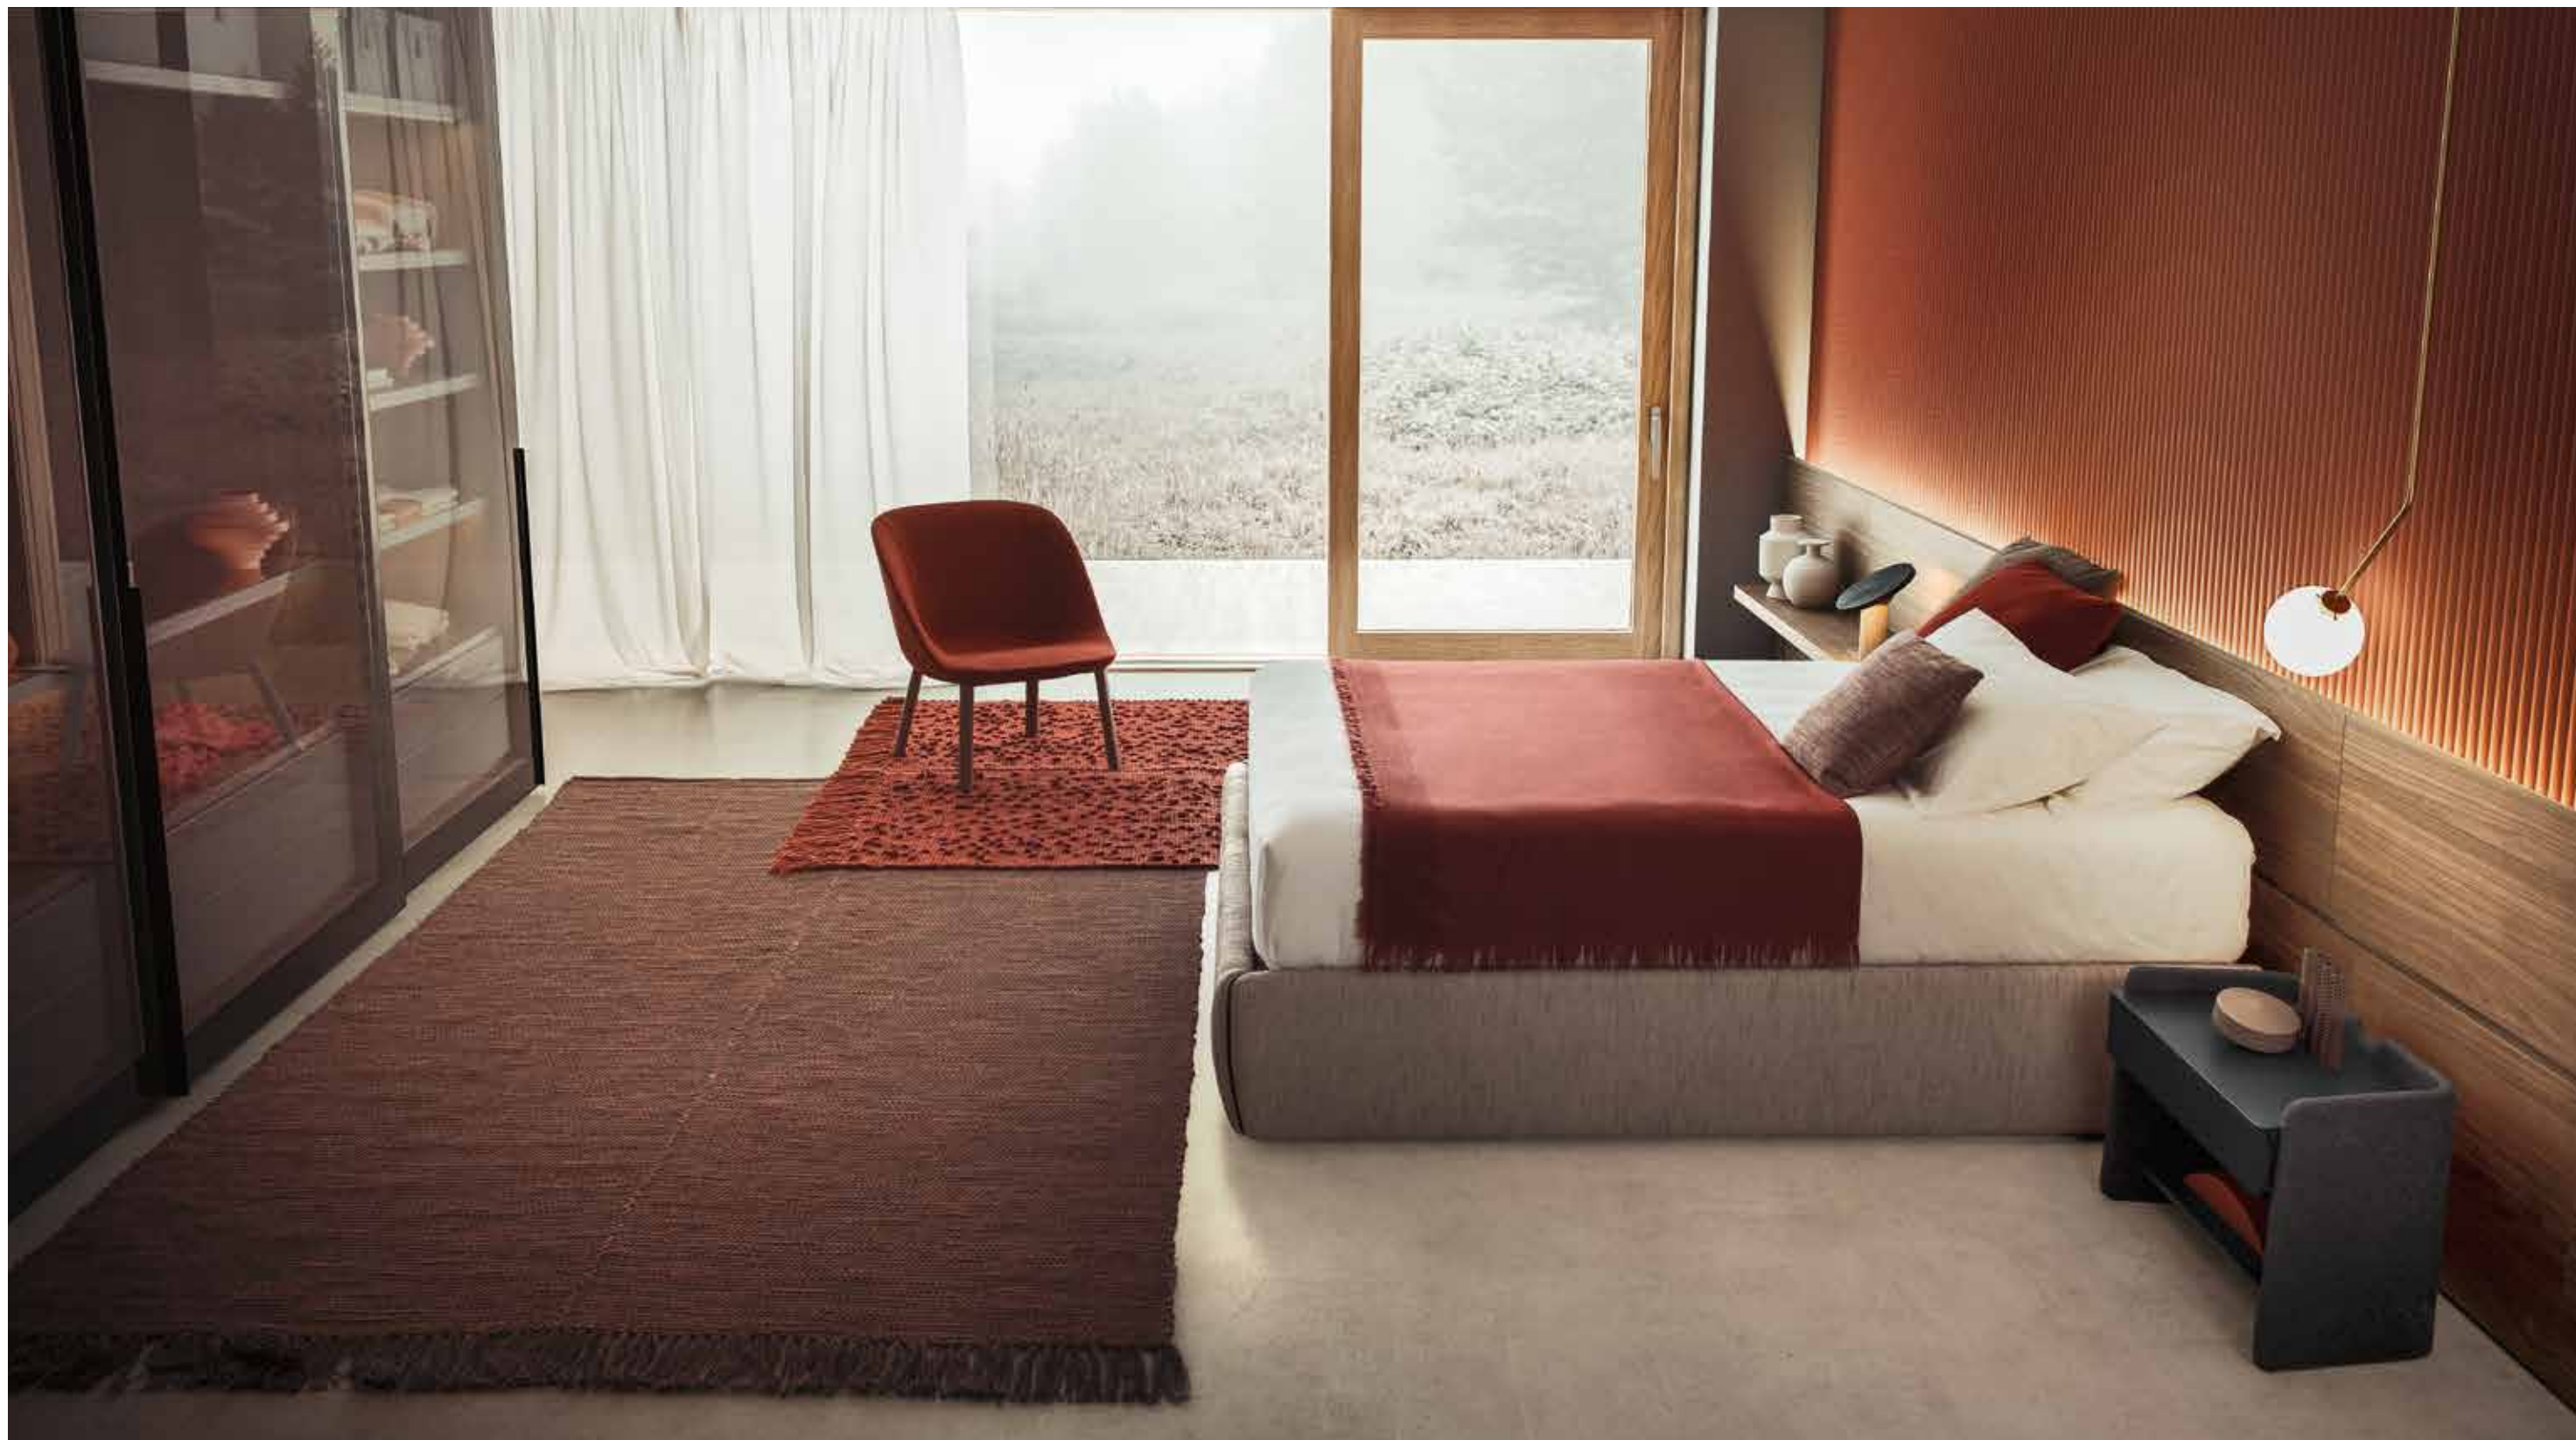

Chloé comò e comodino in tessuto Moritz 52 e laccato opaco Lavagna. **Boiserie** Canaletto con distanziali Titanio e luce led.

^{EN} **Chloé** dresser and night table in Moritz 52 fabric and Lavagna matt lacquer. **Wall Panels** in Canaletto with Titanio spacers and led lights.